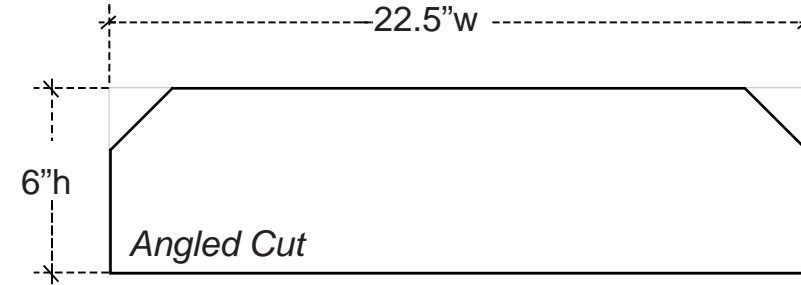

Another

**classic** presentation

Classic Presentation 24 Graphic Dims

Optional Headers

Headers come in black or white Sintra - Requires a Set of Header Clips (POP-119)

Live Area = 10.5" w x 22.5" h  
NO BLEED  
Finished Size = 10.5" w x 22.5" h

Roll-able Graphic with 1/4" Black Hook Velcro applied to all 4 sides of the Back Surface

Live Area = 22.5" w x 22.5" h  
NO BLEED  
Finished Size = 22.5" w x 22.5" h

Roll-able Graphic with 1/4" Black Hook Velcro applied to all 4 sides of the Back Surface

Live Area = 10.5" w x 22.5" h  
NO BLEED  
Finished Size = 10.5" w x 22.5" h

Roll-able Graphic with 1/4" Black Hook Velcro applied to all 4 sides of the Back Surface