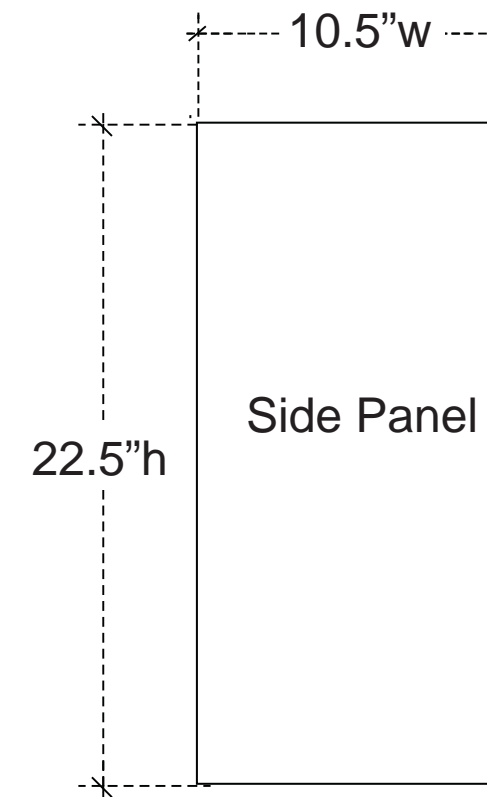

Another

**classic** presentation

Classic Presentation 24 Graphic Dims

Optional Headers

Headers come in black or white Sintra - Requires a Set of Header Clips (POP-119)

Live Area = 10.5" w x 22.5" h  
NO BLEED  
Finished Size = 10.5" w x 22.5" h

Roll-able Graphic with 1/4" Black Hook Velcro applied to all 4 sides of the Back Surface

Live Area = 22.5" w x 22.5" h  
NO BLEED  
Finished Size = 22.5" w x 22.5" h

Roll-able Graphic with 1/4" Black Hook Velcro applied to all 4 sides of the Back Surface

Live Area = 10.5" w x 22.5" h  
NO BLEED  
Finished Size = 10.5" w x 22.5" h

Roll-able Graphic with 1/4" Black Hook Velcro applied to all 4 sides of the Back Surface