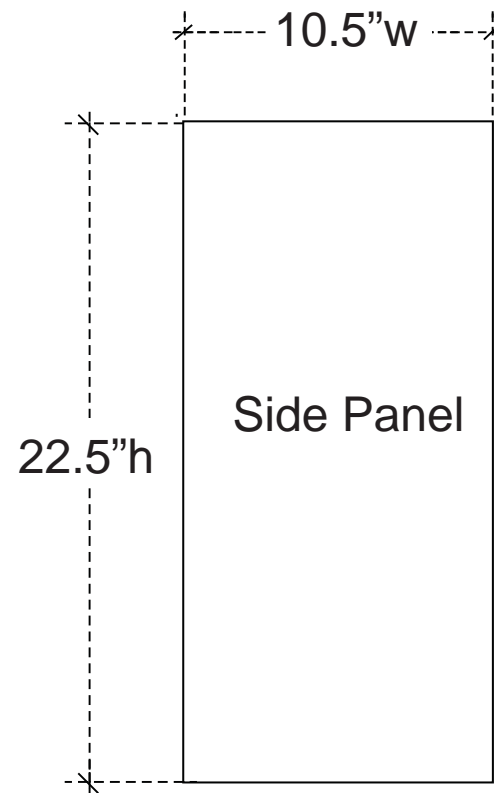

Another

**classic** presentation

Classic Presentation 24 Graphic Dims

Optional Headers

Headers come in black or white Sintra - Requires a Set of Header Clips (POP-119)

Live Area = 10.5" w x 22.5" h  
NO BLEED  
Finished Size = 10.5" w x 22.5" h

Roll-able Graphic with 1/4" Black Hook Velcro applied to all 4 sides of the Back Surface

Live Area = 22.5" w x 22.5" h  
NO BLEED  
Finished Size = 22.5" w x 22.5" h

Roll-able Graphic with 1/4" Black Hook Velcro applied to all 4 sides of the Back Surface

Live Area = 10.5" w x 22.5" h  
NO BLEED  
Finished Size = 10.5" w x 22.5" h

Roll-able Graphic with 1/4" Black Hook Velcro applied to all 4 sides of the Back Surface