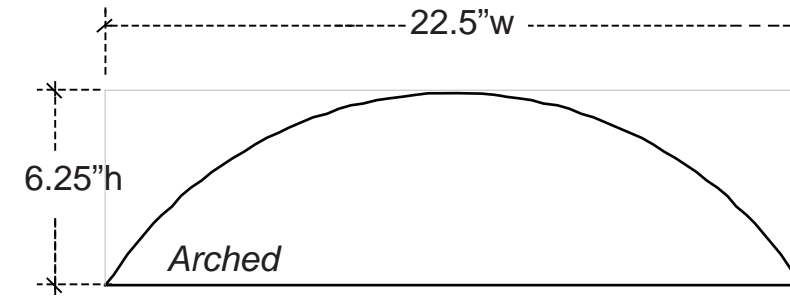

Another

**classic** presentation

Classic Presentation 24 Graphic Dims

Optional Headers

Headers come in black or white Sintra - Requires a Set of Header Clips (POP-119)

Live Area = 10.5" w x 22.5" h  
NO BLEED  
Finished Size = 10.5" w x 22.5" h

Roll-able Graphic with 1/4" Black Hook Velcro applied to all 4 sides of the Back Surface

Live Area = 22.5" w x 22.5" h  
NO BLEED  
Finished Size = 22.5" w x 22.5" h

Roll-able Graphic with 1/4" Black Hook Velcro applied to all 4 sides of the Back Surface

Live Area = 10.5" w x 22.5" h  
NO BLEED  
Finished Size = 10.5" w x 22.5" h

Roll-able Graphic with 1/4" Black Hook Velcro applied to all 4 sides of the Back Surface